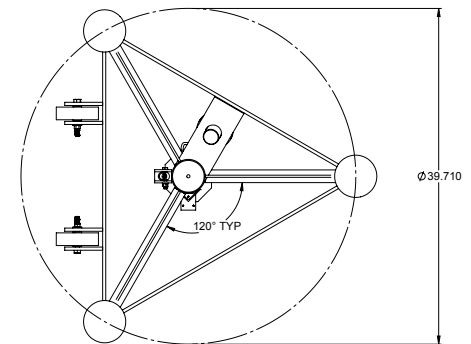

MCO

Options & Accessories

OMER®

Wheel Stands 19,000 lb. Adjustable 54" to 84" or 39" to 62"

VIEW FROM BOTTOM

OMER®

OMER MCO 19,000 lb. TRUCK LIGHT TRUCK ADAPTER

OMER MCO 38,000 lb. CHASSIS LIFTING BEAM

OMER®

OMER MCO 38,000 lb. 4 WHEEL FORK TRUCK ADAPTER

OMER MCO - Snow Plow Wing, Pelican Street Sweeper Adapters & Alignment Stands