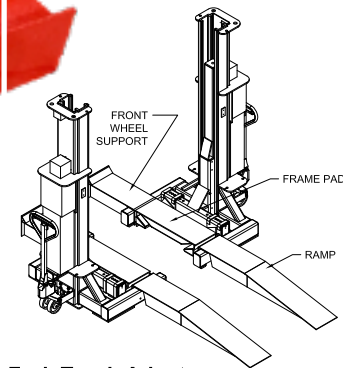

MCO

Options & Accessories

OMER®

Wheel Stands 19,000 lb. Adjustable 54" to 84" or 39" to 62"

VIEW FROM BOTTOM

OMER®

OMER MCO 19,000 lb. TRUCK LIGHT TRUCK ADAPTER

OMER MCO 38,000 lb. CHASSIS LIFTING BEAM

OMER®

OMER MCO 38,000 lb. 4 WHEEL FORK TRUCK ADAPTER

OMER MCO - Snow Plow Wing, Pelican Street Sweeper Adapters & Alignment Stands