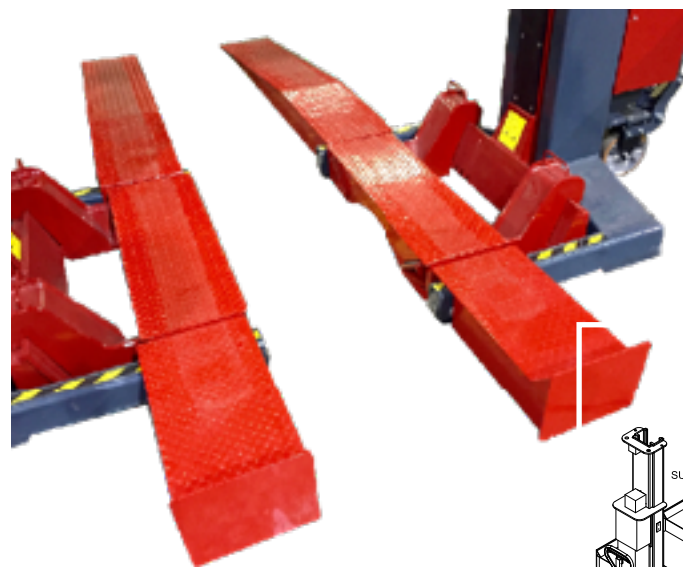

MCO

Options & Accessories

OMER®

Wheel Stands 19,000 lb. Adjustable 54" to 84" or 39" to 62"

VIEW FROM BOTTOM

OMER®

OMER MCO 19,000 lb. TRUCK LIGHT TRUCK ADAPTER

OMER MCO 38,000 lb. CHASSIS LIFTING BEAM

OMER®

OMER MCO 38,000 lb. 4 WHEEL FORK TRUCK ADAPTER

OMER MCO - Snow Plow Wing, Pelican Street Sweeper Adapters & Alignment Stands