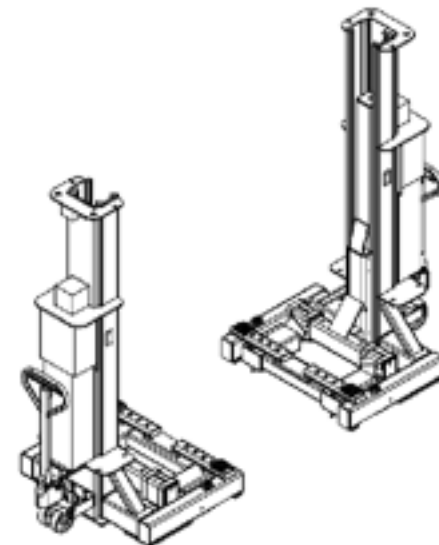

MCO

Options & Accessories

OMER®

Wheel Stands 19,000 lb. Adjustable 54" to 84" or 39" to 62"

VIEW FROM BOTTOM

OMER®

OMER MCO 19,000 lb. TRUCK LIGHT TRUCK ADAPTER

OMER MCO 38,000 lb. CHASSIS LIFTING BEAM

OMER®

OMER MCO 38,000 lb. 4 WHEEL FORK TRUCK ADAPTER

OMER MCO - Snow Plow Wing, Pelican Street Sweeper Adapters & Alignment Stands