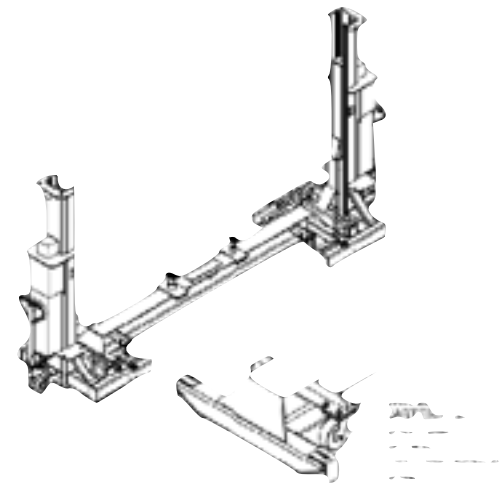

MCO

Options & Accessories

OMER®

Wheel Stands 19,000 lb. Adjustable 54" to 84" or 39" to 62"

VIEW FROM BOTTOM

OMER®

OMER MCO 19,000 lb. TRUCK LIGHT TRUCK ADAPTER

OMER MCO 38,000 lb. CHASSIS LIFTING BEAM

OMER®

OMER MCO 38,000 lb. 4 WHEEL FORK TRUCK ADAPTER

OMER MCO - Snow Plow Wing, Pelican Street Sweeper Adapters & Alignment Stands