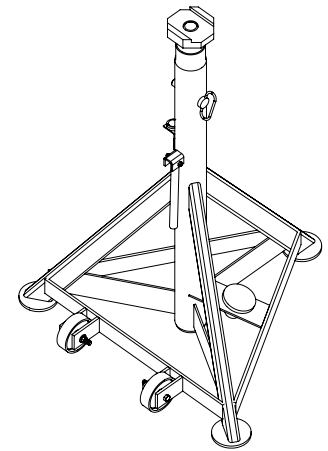

MCO

Options & Accessories

OMER®

Wheel Stands 19,000 lb. Adjustable 54" to 84" or 39" to 62"

VIEW FROM BOTTOM

OMER®

OMER MCO 19,000 lb. TRUCK LIGHT TRUCK ADAPTER

OMER MCO 38,000 lb. CHASSIS LIFTING BEAM

OMER®

OMER MCO 38,000 lb. 4 WHEEL FORK TRUCK ADAPTER

OMER MCO - Snow Plow Wing, Pelican Street Sweeper Adapters & Alignment Stands